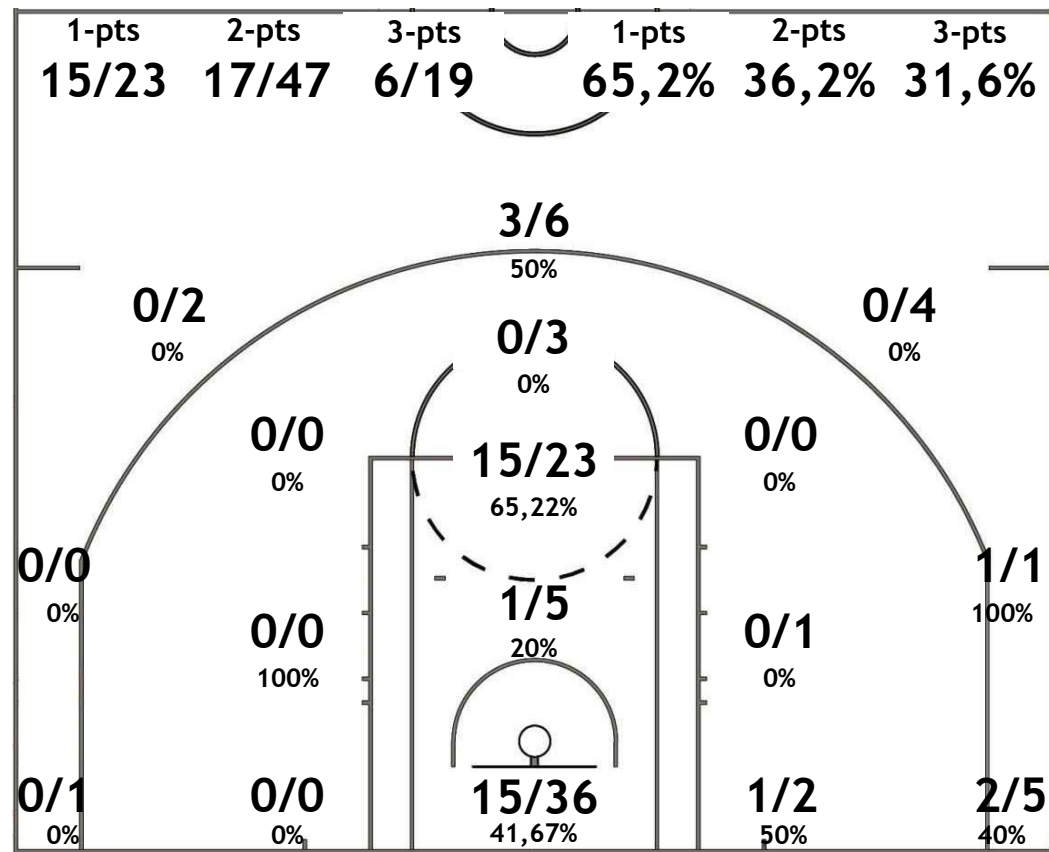

APHΣ Midea

69 - 67

NORTHWESTERN

APHΣ Midea

Jump Shot 4 pts 2/5
 Inside / Post 16 pts 8/11
 Driving 4 pts 2/4

NORTHWESTERN

Jump Shot 6 pts 3/13
 Inside / Post 12 pts 6/15
 Driving 10 pts 5/10

APHΣ Midea

69 - 67

NORTHWESTERN

1st Period:

2nd Period:

1st Period:

2nd Period:

3rd Period:

4th Period: