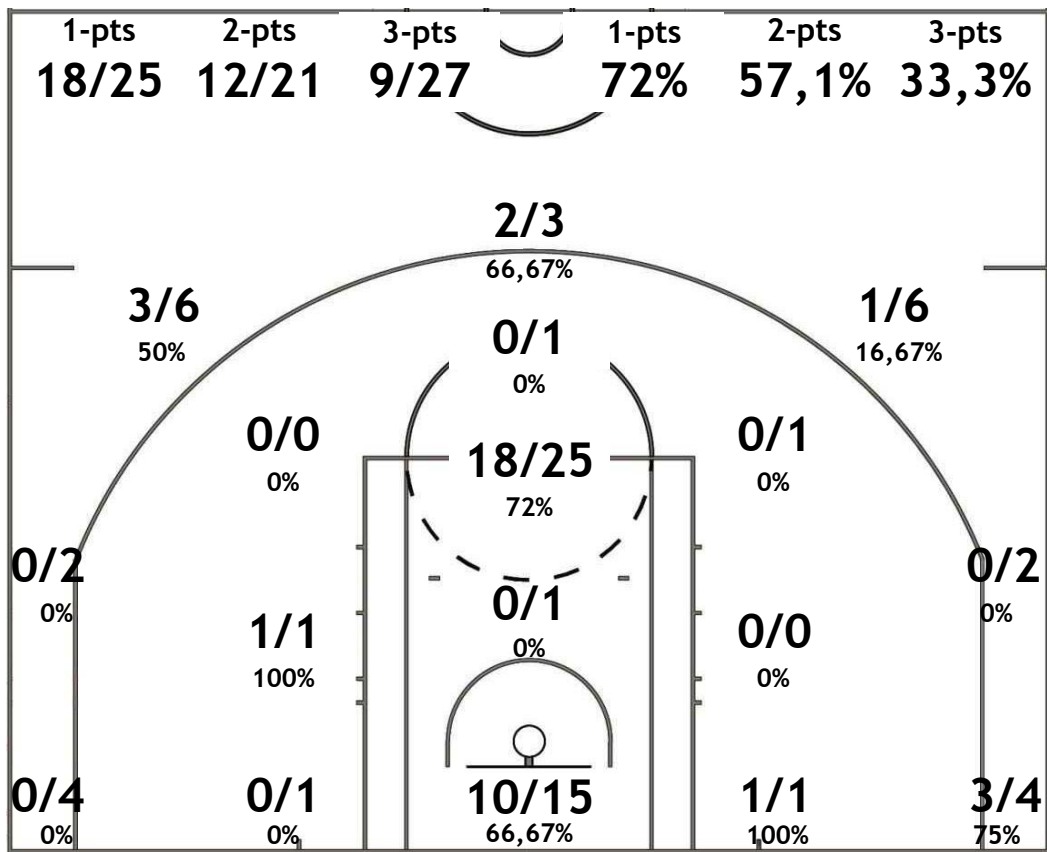

APHΣ Midea

69 - 67

NORTHWESTERN

APHΣ Midea

Jump Shot 4 pts 2/5
 Inside / Post 16 pts 8/11
 Driving 4 pts 2/4

NORTHWESTERN

Jump Shot 6 pts 3/13
 Inside / Post 12 pts 6/15
 Driving 10 pts 5/10

APHΣ Midea

69 - 67

NORTHWESTERN

1st Period:

2nd Period:

1st Period:

2nd Period:

3rd Period:

4th Period: